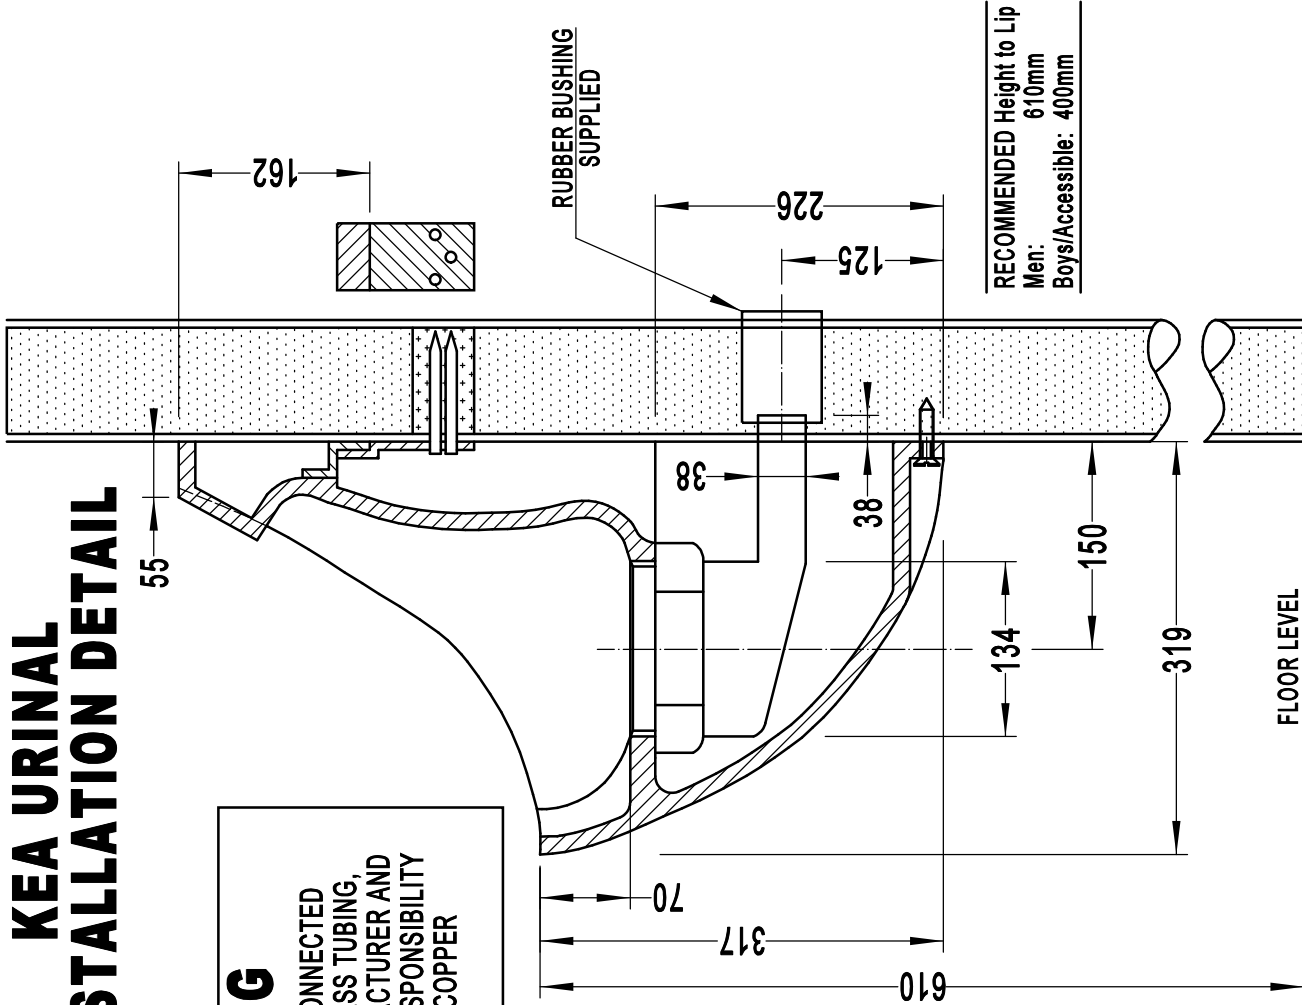

KEA URINAL INSTALLATION DETAIL

WARNING

THIS URINAL MUST BE CONNECTED DIRECTLY TO PVC OR BRASS TUBING, NOT COPPER. THE MANUFACTURER AND DISTRIBUTOR TAKES NO RESPONSIBILITY FOR DAMAGE DUE TO COPPER CORROSION.

RECOMMENDED Height to Lip
Men: 610mm
Boys/Accessible: 400mm

TITLE:	KEA (WATERLESS WALL URINAL)
COMPANY:	SOUTH PACIFIC WATERLESS LTD
DATE:	17/08/11
SCALE:	NOT TO SCALE
PH:	NZ 0800 998 000
	AUST 1800 315 359