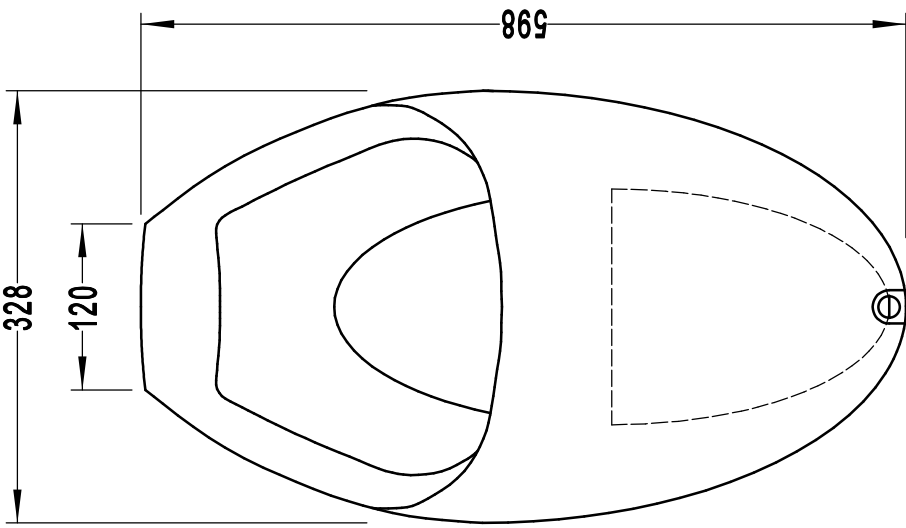

KEA URINAL INSTALLATION DETAIL

WARNING

THIS URINAL MUST BE CONNECTED DIRECTLY TO PVC OR BRASS TUBING, NOT COPPER. THE MANUFACTURER AND DISTRIBUTOR TAKES NO RESPONSIBILITY FOR DAMAGE DUE TO COPPER CORROSION.

RECOMMENDED Height to Lip
Men: 610mm
Boys/Accessible: 400mm

TITLE:	KEA (WATERLESS WALL URINAL)
COMPANY:	SOUTH PACIFIC WATERLESS LTD
DATE:	17/08/11
SCALE:	NOT TO SCALE
PH:	NZ 0800 998 000
	AUST 1800 315 359